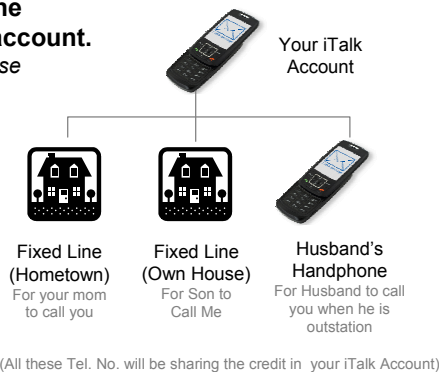

## To Activate other Phone Numbers for your Account

You can activate up to 5 phone numbers to share your iTalk account.

• Top-up @ 1 HP No., 5 No. can use

**STEP 1:** Dial 1800-87-3535

**STEP 2:** Press \* 5

**STEP 3:** Press 1 to activate new numbers

**STEP 4:** Enter Phone Number to activate